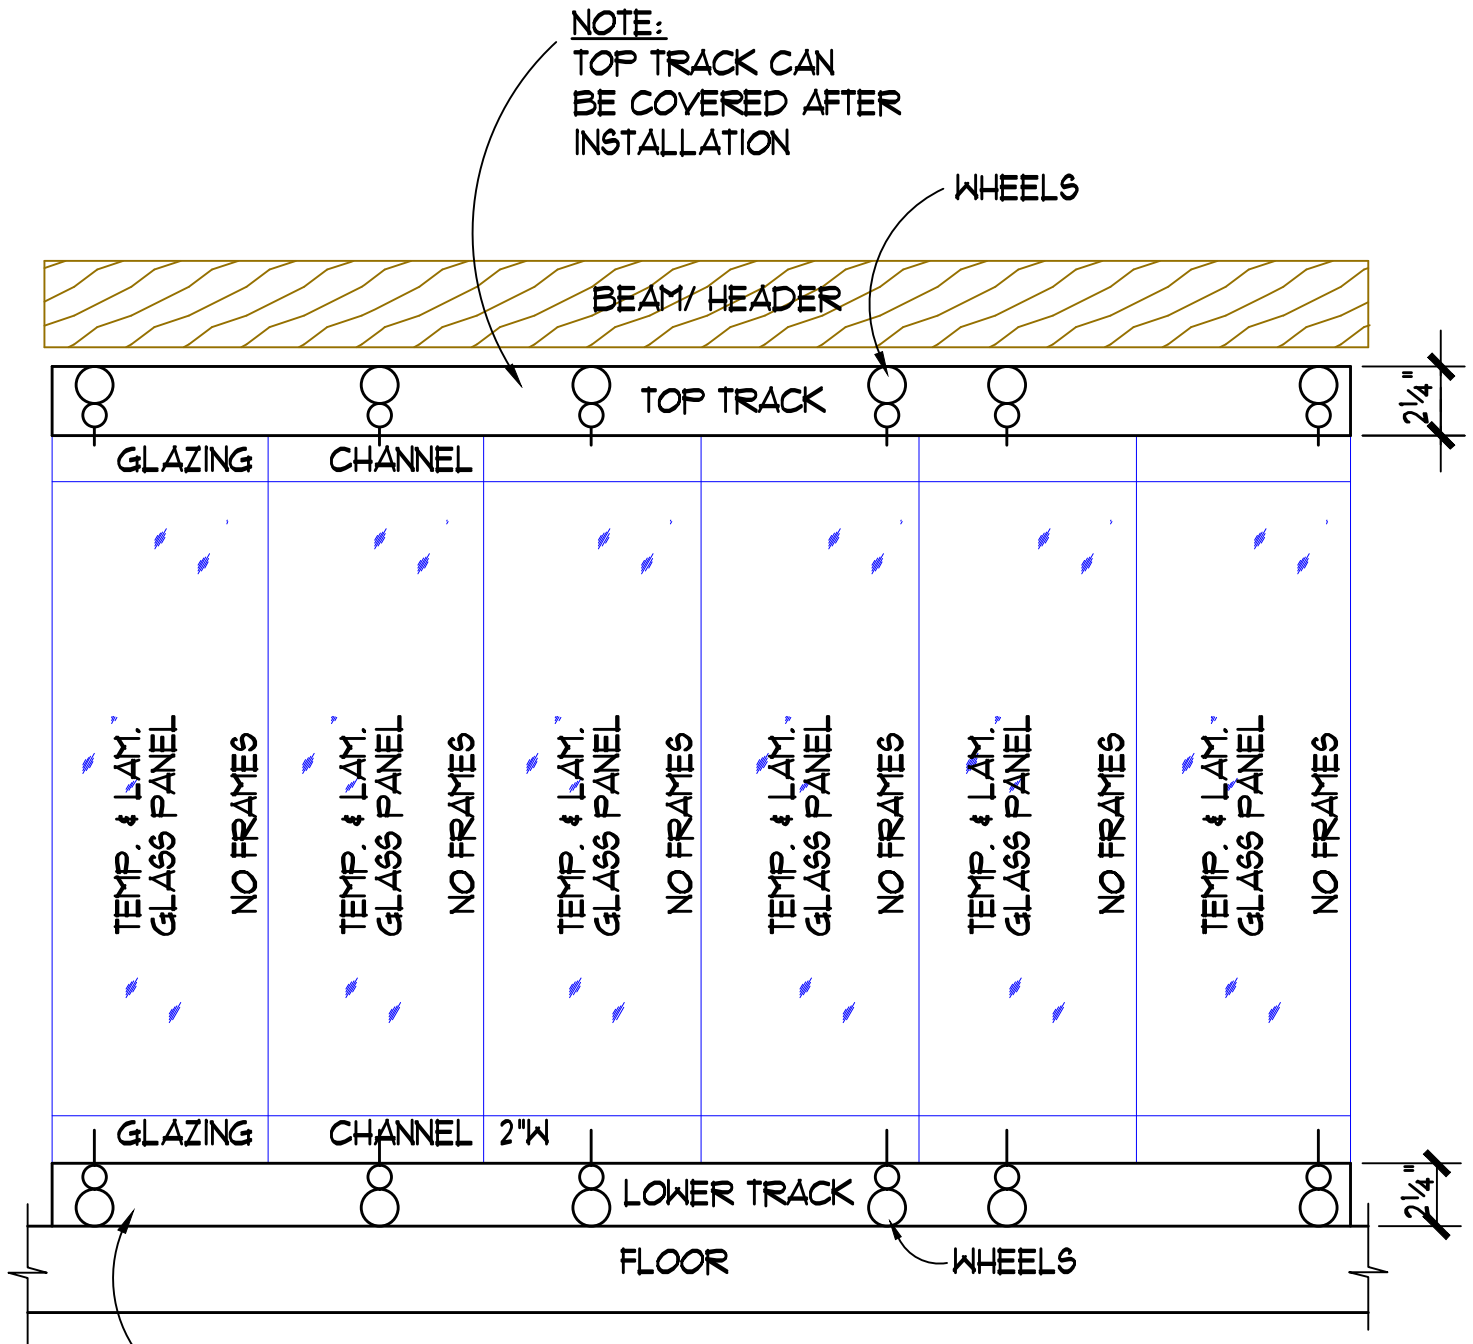

# COVER GLASS USA

(T) 800-317-2984 . (F) 619-275-7848

WWW.COVERGLASSUSA.COM

**OPTION:**

IF A CUT IS PROVIDED, LOWER TRACK CAN BE RECESSED INTO FLOOR AND SHIMMED BACK TO SIT FLUSH WITH FINISHED FLOOR.

## FRAMELESS SLIDING DOORS OVERVIEW

## FRONT VIEW - GLASS PANEL STACK

(TAKING UP 1" PER PANEL)

## OPTION FOR DRAINAGE OF LOWER TRACK