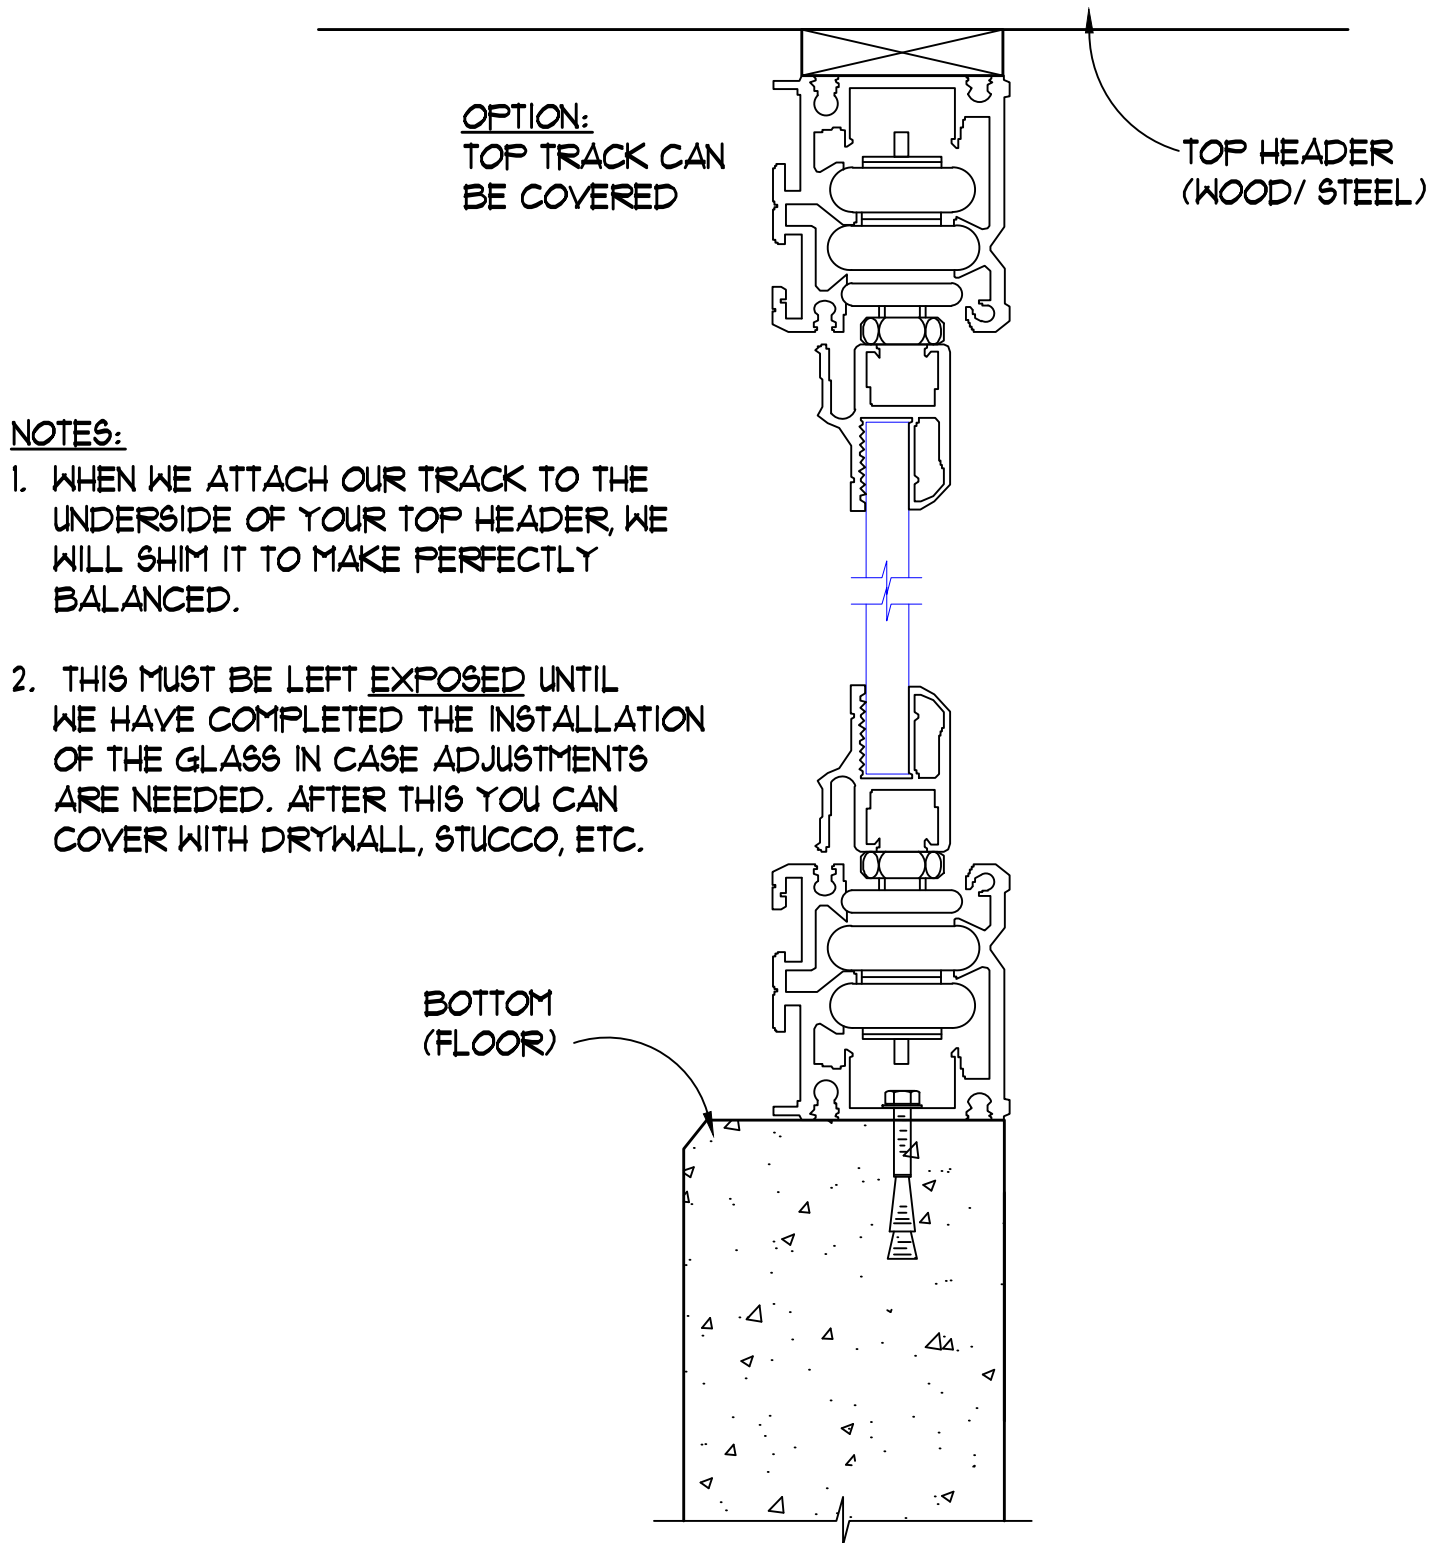

COVER GLASS USA

(T) 800-317-2984 . (F) 619-275-7848

WWW.COVERGLASSUSA.COM