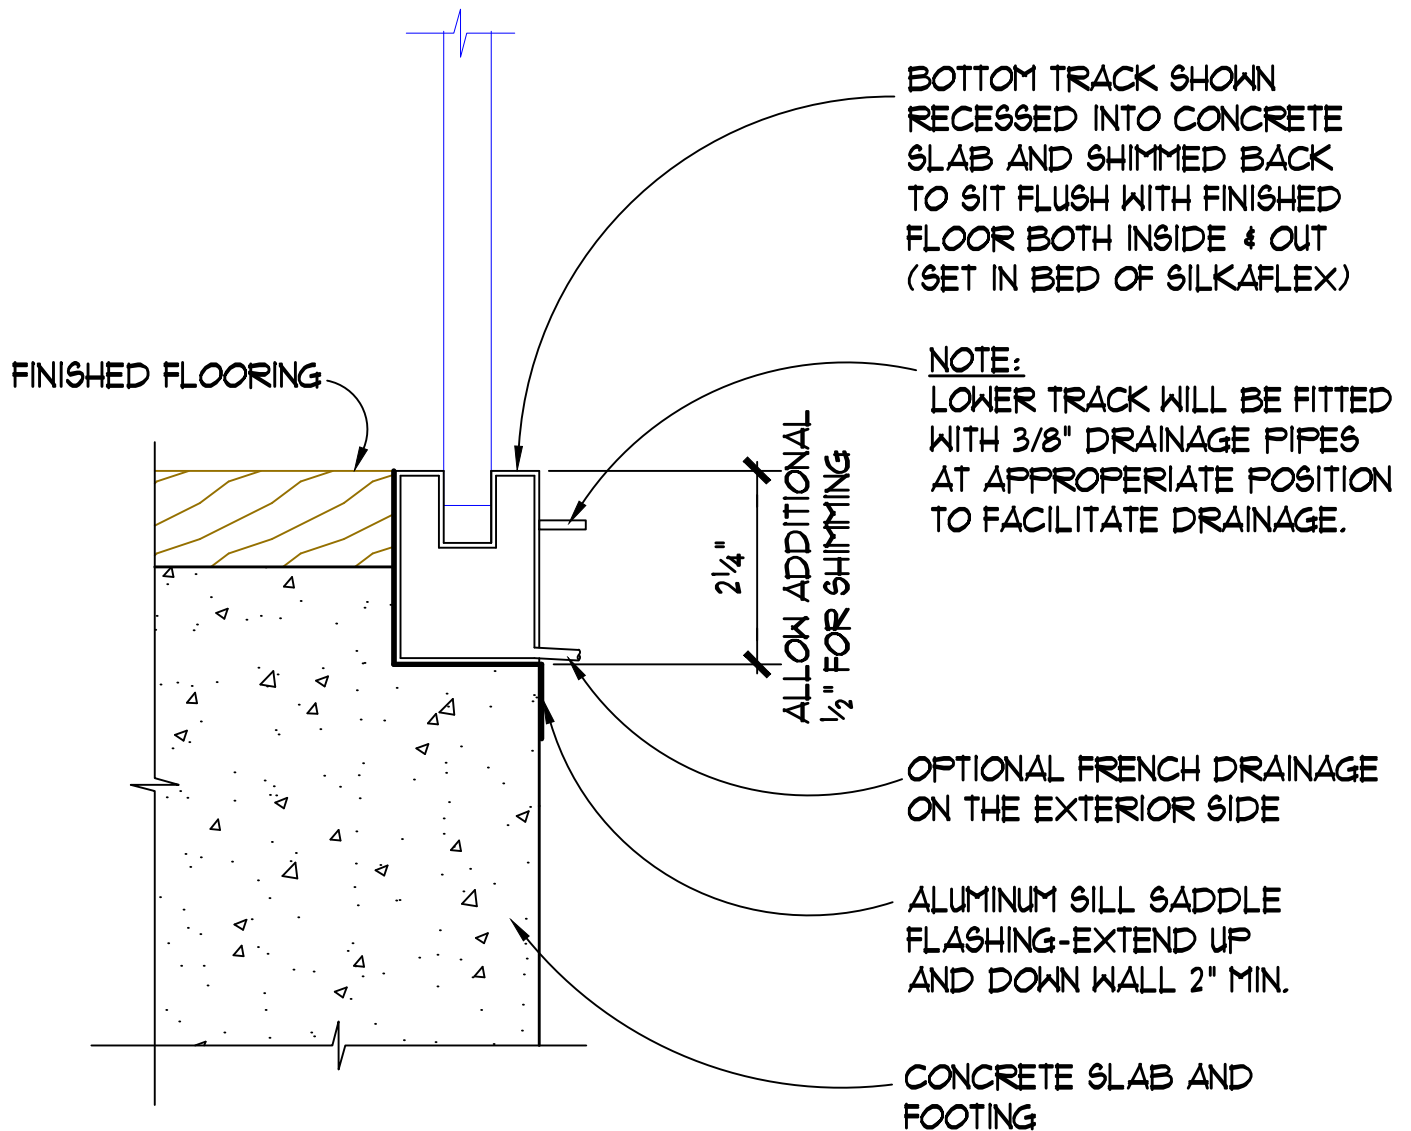

## RECESSING OF BOTTOM TRACK

# COVER GLASS USA

(T) 800-317-2984 . (F) 619-275-7848

WWW.COVERGLASSUSA.COM

SIDE VIEW OF JAMS AT EITHER  
END OF OPENING

## OPTION FOR DRAINAGE OF LOWER TRACK