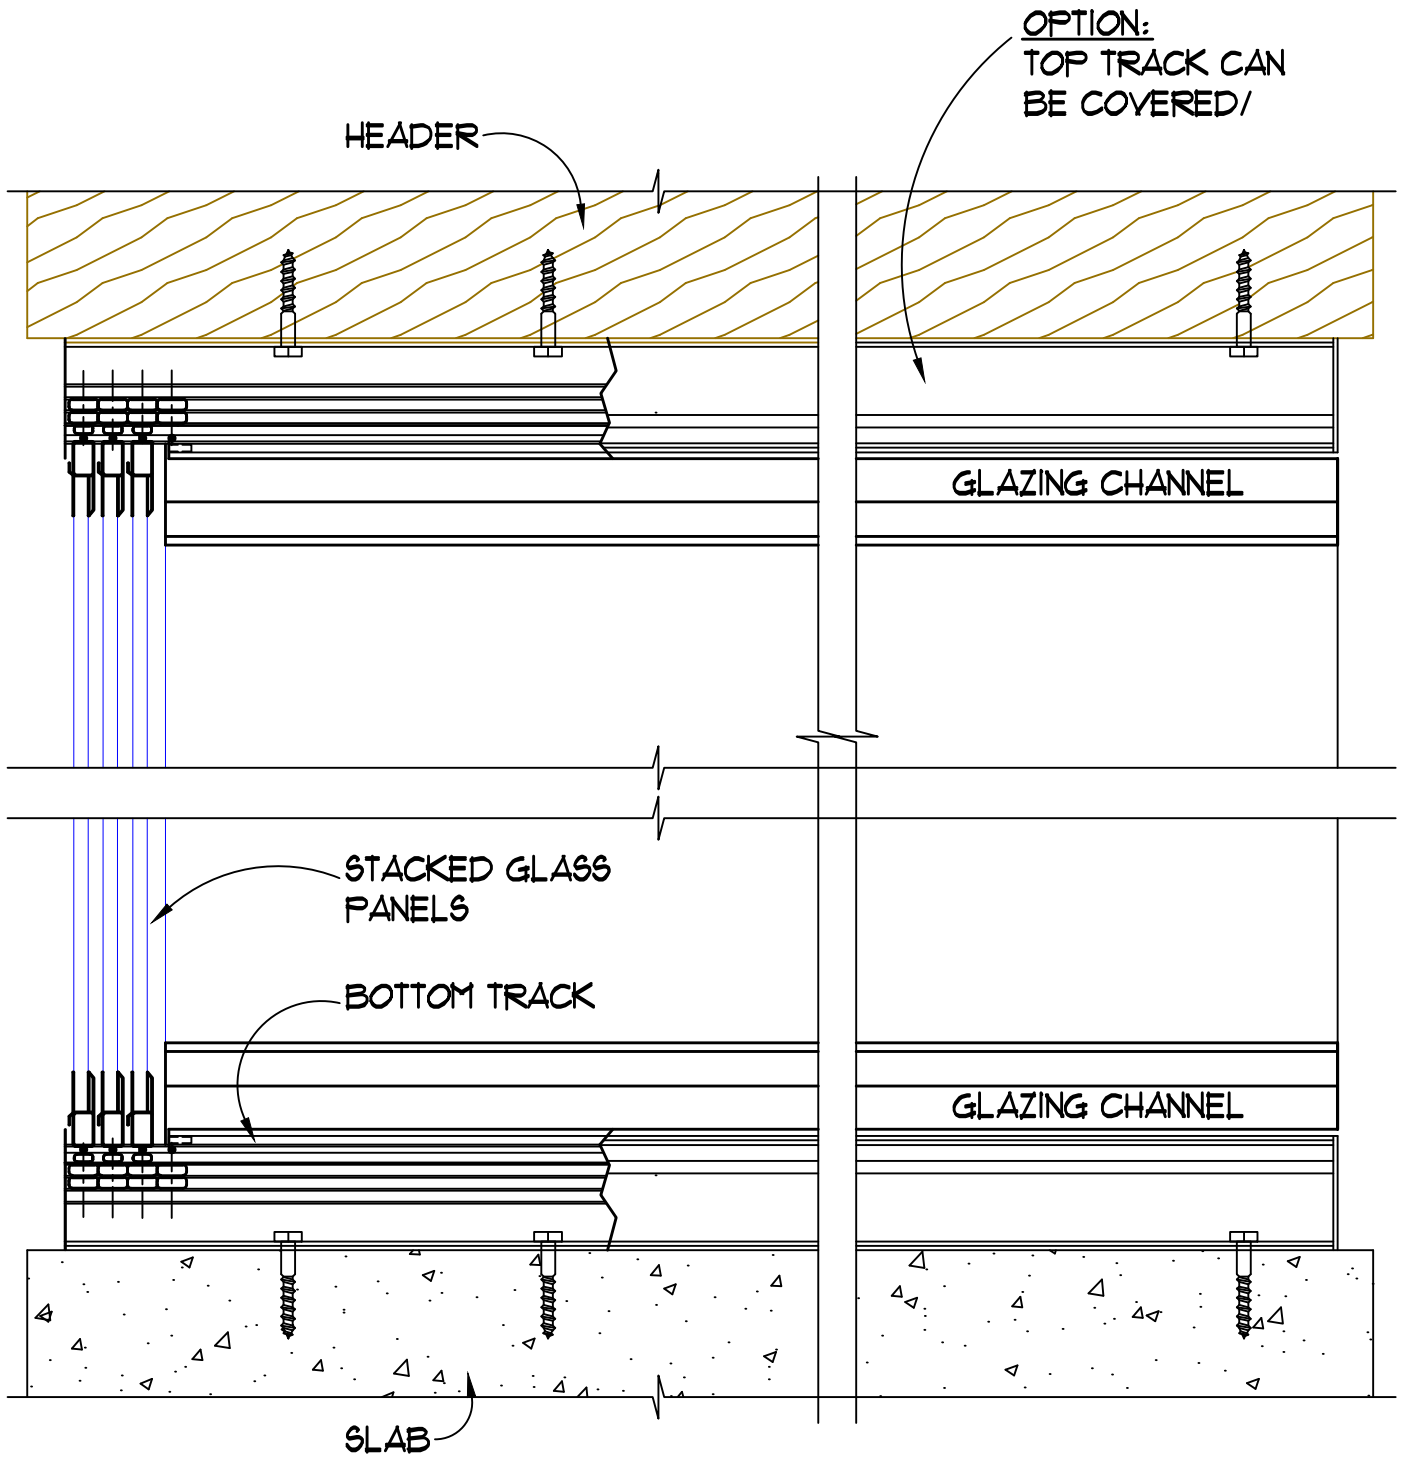

# COVER GLASS USA

(T) 800-317-2984 . (F) 619-275-7848

WWW.COVERGLASSUSA.COM

**OPTION:**

IF A CUT IS PROVIDED, LOWER TRACK CAN BE RECESSED INTO FLOOR AND SHIMMED BACK TO SIT FLUSH WITH FINISHED FLOOR.

## FRAMELESS SLIDING DOORS OVERVIEW

## FRONT VIEW - GLASS PANEL STACK

(TAKING UP 1" PER PANEL)